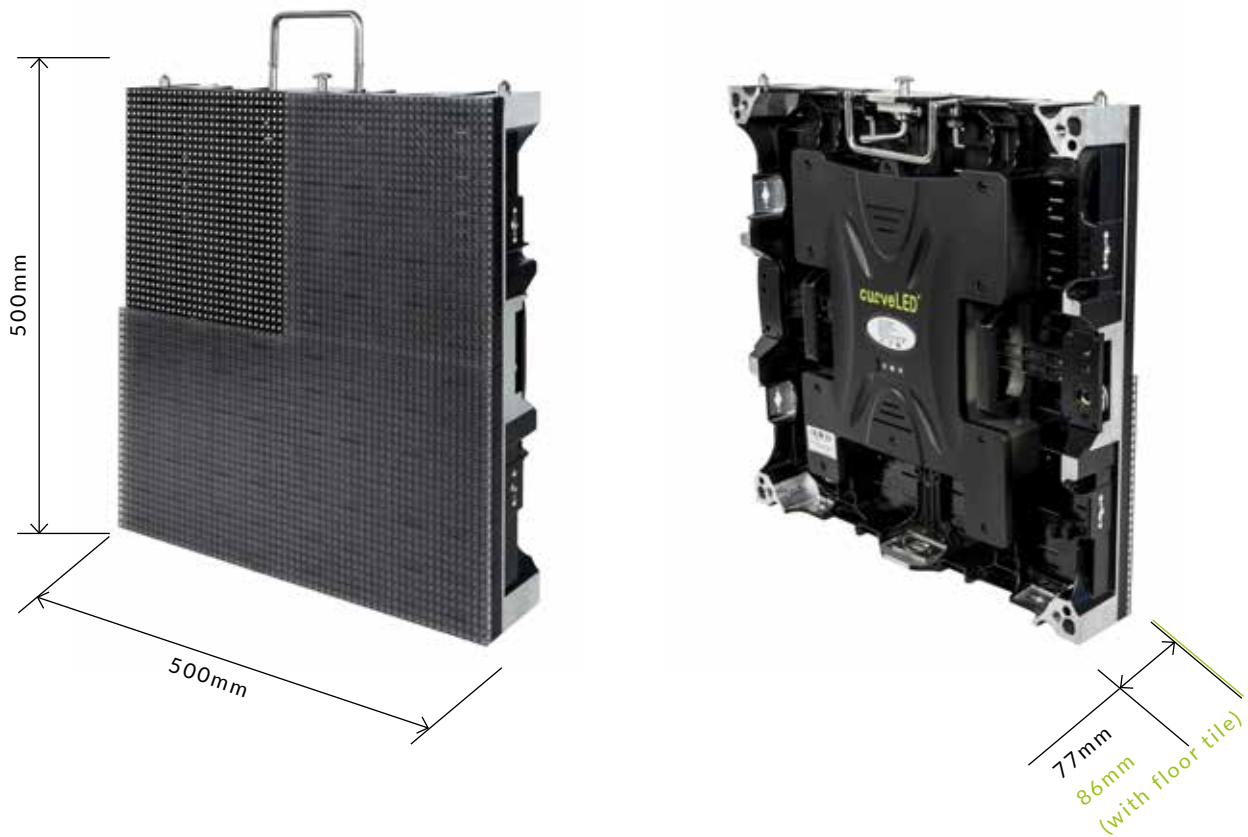

Konfiguration	Indoor & Outdoor, walkable/driveable as LED-floor
Pixel Pitch	8,33 mm

curveLED® P8.33 outdoor / floor

Pixel Pitch	8,33 mm	Power Supply	100-230V, 50/60 Hz
LEDs	SMD3535	Power Consumption p. Module	130 W
Pixel Configuration	1R1G1B	Module size (w x h x d)	500 x 500 x 77 mm
Cabinet, Density	14400/m ²	Module Resolution	60 x 60 Px
Brightness	6500 nit (cd/m ²)	Module Weight	11,6 kg
Best Viewing Angles	H: 140°, V: 120°	Protection Class	IP65
Refreshrate	1000 – 8000 Hz	Material Housing	Die-Cast Aluminium
Greyscale	14 Bit	Operating Temperature	-20°C – +40°C
Best Viewing Distance	8-50 m	Operating Humidity	10% – 90%